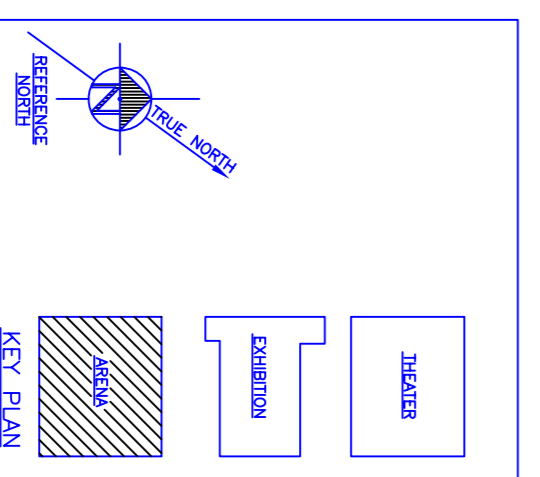

ARENA FLOOR LEVEL PLAN

DETAIL 100

DETAIL 101

GLOBAL ASSOCIATES
www.convert2cad.com